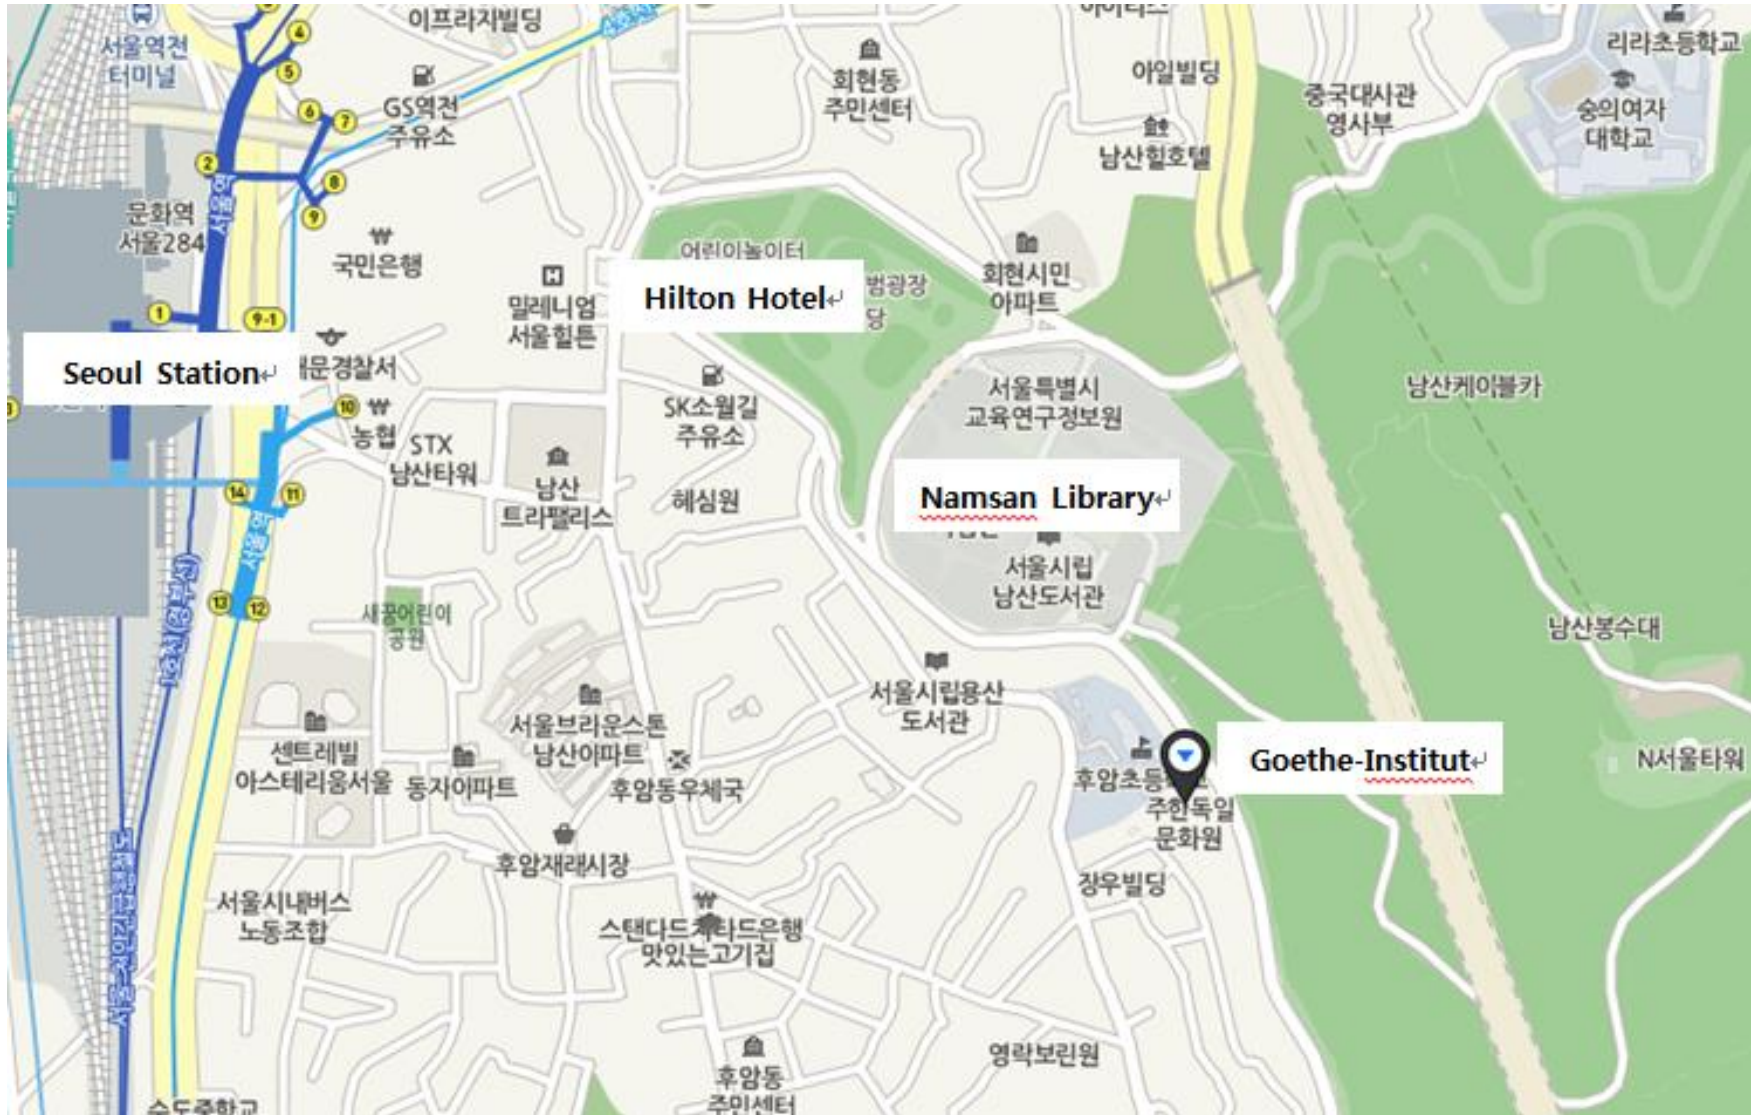

Goethe-Institut Korea

132, Sowol-ro, Yongsan-gu, Seoul 140-901

NOTICE

- Parking is not available at the Goethe-Institut
- We kindly ask you to use public transportation or park at public parking places nearby